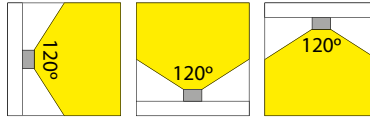

Bedrijfstemperatuur: -20°C ~ 50°C

Operating temperature: -20°C ~ 50°C

Aantal branduren: > 50.000

Rated life hours: > 50.000

Kleurweergave index: Ra > 80

Color rendering index: Ra > 80

Voedingen: pag. 106-123, Controllers: pag. 124-161

Power supplies: page 106-123, Controllers: page 124-161

- Uitermate flexibele hoogvermogen LED strip
- Bedoeld voor binnentoepassingen
- Achterzijde voorzien van een 3M plakstrip voor eenvoudige montage op een stof- en vetvrije ondergrond
- Kan eenvoudig worden ingekort op de aangegeven markeringen
- Leverbaar in verschillende lichtkleuren
- Verkrijgbaar in 24Vdc uitvoering
- Dimbaar door middel van optioneel leverbare controller

Toepassingsgebieden: als accent-, achtergrond- en kooftverlichting in kantoren, horeca, winkels, representatieve ruimtes en interieurbouw.

- Extremely flexible high power LED strip
- Intended for indoor applications
- Equipped with a 3M double-sided adhesive strip for easy mounting on a flat clean surface
- Can easily be shortened at the indicators on the strip
- Available in a variety of different light colors
- Available in 24Vdc version
- Dimmable with optional available controller

Applications: as accent, background and cove lighting in offices, hospitality, retail, promotional areas and interior design.

4622312x

€ 155