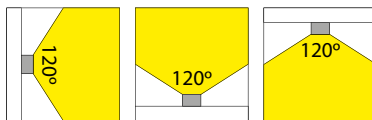

RGBW controller - draadloos (RF)
RGBW controller - wireless (RF)
12Vdc/24Vdc
46191180, € 40,00
Pagina (page): 147

LED Strip

Rol van 5 m/96W

Roll of 5 m/96W

Bedrijfstemperatuur: -20°C ~ 50°C

Operating temperature: -20°C ~ 50°C

Aantal branduren: > 50.000

Rated life hours: > 50.000

Kleurweergave index: Ra > 80

Color rendering index: Ra > 80

Voedingen: pag. 106-123, Controllers: pag. 124-161

Power supplies: page 106-123, Controllers: page 124-161

- Uitermate flexibele LED strip
- Bedoeld voor binnentoepassingen
- Achterzijde voorzien van een 3M plakstrip
- Eenvoudige montage op een stof- en vetvrije ondergrond
- Kan eenvoudig worden ingekort op de aangegeven markeringen
- Leverbaar in verschillende lichtkleuren
- Verkrijgbaar in 24Vdc uitvoering
- Dimbaar door middel van optioneel leverbare controller

Toepassingsgebieden: als accent-, achtergrond- en kooftverlichting in kantoren, horeca, winkels, representatieve ruimtes en interieur-bouw.

- Extremely flexible LED strip
- Intended for indoor applications
- Equipped with a 3M double-sided adhesive strip for easy mounting on a flat clean surface
- Can easily be shortened at the indicators on the strip
- Available in a variety of different light colors
- Available in 24Vdc version
- Dimmable with optional available controller

Applications: as accent, background and cove lighting in offices, hospitality, retail, promotional areas and interior design.

4622014x

€ 190