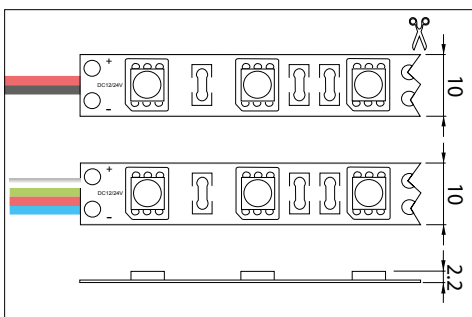

LED Strip

Rol van 5 m/72W

Roll of 5 m/72W

Bedrijfstemperatuur: -20°C ~ 50°C

Operating temperature: -20°C ~ 50°C

Aantal branduren: > 50.000

Rated life hours: > 50.000

Kleurweergave index: Ra > 80

Color rendering index: Ra > 80

Voedingen: pag. 106-123, Controllers: pag. 124-161

Power supplies: page 106-123, Controllers: page 124-161

- Uitermate flexibele LED strip
- Bedoeld voor binnentoepassingen
- Achterzijde voorzien van een 3M plakstrip
- Eenvoudige montage op een stof- en vetvrije ondergrond
- Kan eenvoudig worden ingekort op de aangegeven markeringen
- Leverbaar in verschillende lichtkleuren
- Verkrijgbaar in 12Vdc en 24Vdc uitvoering
- Dimbaar door middel van optioneel leverbare controller

Toepassingsgebieden: als accent-, achtergrond- en koofverlichting in kantoren, horeca, winkels, representatieve ruimtes en interieur-bouw.

- Extremely flexible LED strip
- Intended for indoor applications
- Equipped with a 3M double-sided adhesive strip for easy mounting on a flat clean surface
- Can easily be shortened at the indicators on the strip
- Available in a variety of different light colors
- Available in 12Vdc and 24Vdc versions
- Dimmable with optional available controller

Applications: as accent, background and cove lighting in offices, hospitality, retail, promotional areas and interior design.

Type LED	LEDs/m	Afmetingen (LxBxH) Dimensions (LxWxH) (mm)	Vermogen Power consumption W/m	Voltage (Vdc)	∅ (mm)	Kleur Color	Lichtstroom Lightoutput (Lm/m)	Golflengte-/ Kleurtemp. Wavelength-/Color temp.	Art. nr.	Prijs Price
5050	60	5000x10x2.2	14.4	12	50		420	615NM	46121110	€ 125,00
							390	585NM	46121111	
							120	460NM	46121112	
							1110	515NM	46121113	
							11,5	370NM	46121116	
							510	RGB	46121117	
							1520	6000K	46121114	
							1490	4000K	461211145	
							1360	3000K	46121115	
							1320	2700K	46121118	
					1220	2400K	46121119			
				24	100		420	615NM	46221110	
							390	585NM	46221111	
							120	460NM	46221112	
							1110	515NM	46221113	
							11,5	370NM	46221116	
							510	RGB	46221117	
							1520	6000K	46221114	
							1490	4000K	462211145	
							1360	3000K	46221115	
	1320	2700K	46221118							
	1220	2400K	46221119							

LET OP: Zorg altijd voor een goede koeling van de LED strip. Hoge temperaturen, ontstaan door slechte koeling, kunnen de levensduur drastisch verkorten. Voor aluminium montage- en koelprofielen zie pagina 70 en verder. Verdere installatievoorschriften zie pagina 420.

NOTE: Always ensure proper cooling of the LED strip. High temperatures, caused by poor cooling, can shorten the lifetime dramatically. For aluminum mounting and cooling profiles see page 70 and beyond. Further installation instructions, see page 420.