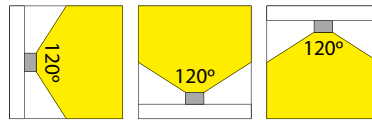

Bedrijfstemperatuur: -20°C ~ 50°C
Operating temperature: -20°C ~ 50°C

Aantal branduren: > 50.000
Rated life hours: > 50.000

Kleurweergave index: Ra > 90
Color rendering index: Ra > 90

Voedingen: pag. 106-123, Controllers: pag. 124-161
Power supplies: page 106-123, Controllers: page 124-161

- Uitermate flexibele LED strip met **extra hoge CRI waarde**
- Bedoeld voor binnentoepassingen
- Achterzijde voorzien van een 3M plakstrip
- Eenvoudige montage op een stof- en vetvrije ondergrond
- Kan eenvoudig worden ingekort op de aangegeven markeringen
- Leverbaar in warm wit en extra warm wit
- Verkrijgbaar in 24Vdc uitvoering
- Dimbaar door middel van optioneel leverbare controller

Toepassingsgebieden: als accent-, achtergrond- en koofverlichting in kantoren, horeca, winkels, representatieve ruimtes en interieur-bouw.

• Extremely flexible LED strip with a **extra high color rendering index**

- Intended for indoor applications
- Equipped with a 3M double-sided adhesive strip for easy mounting on a flat clean surface
- Can easily be shortened at the indicators on the strip
- Available in warm white and extra warm white
- Available in 24Vdc version
- Dimmable with optional available controller

Applications: as accent, background and cove lighting in offices, hospitality, retail, promotional areas and interior design.

461801xx **vanaf € 75**
from