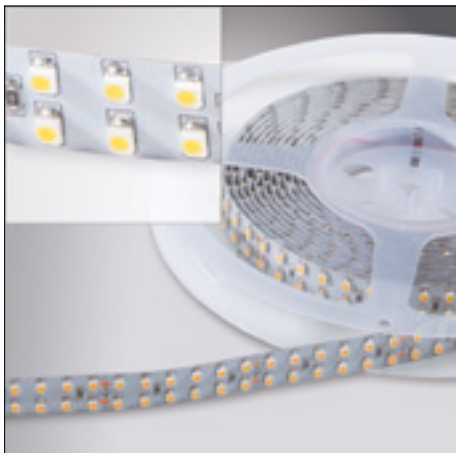

LED FLEXIBELE STRIP BRONZE SERIE (LED FLEXIBLE STRIP BRONZE SERIES)

Zonder coating (Without coating)

LED Strip

Rol van 5 m/96W

Roll of 5 m/96W

Bedrijfstemperatuur: -20°C ~ 50°C

Operating temperature: -20°C ~ 50°C

Aantal branduren: > 50.000

Rated life hours: > 50.000

Kleurweergave index: Ra > 80

Color rendering index: Ra > 80

Voedingen: pag. 106-123, Controllers: pag. 124-161

Power supplies: page 106-123, Controllers: page 124-161

- Uitermate flexibele LED strip
- Bedoeld voor binnentoepassingen
- Achterzijde voorzien van een 3M plakstrip
- Eenvoudige montage op een stof- en vetvrije ondergrond
- Kan eenvoudig worden ingekort op de aangegeven markeringen
- Leverbaar in verschillende lichtkleuren
- Verkrijgbaar in 24Vdc uitvoering
- Dimbaar door middel van optioneel leverbare controller

Toepassingsgebieden: als accent-, achtergrond- en kooftverlichting in kantoren, horeca, winkels, representatieve ruimtes en interieur-bouw.

- Extremely flexible LED strip
- Intended for indoor applications
- Equipped with a 3M double-sided adhesive strip for easy mounting on a flat clean surface
- Can easily be shortened at the indicators on the strip
- Available in a variety of different light colors
- Available in 24Vdc version
- Dimmable with optional available controller

Applications: as accent, background and cove lighting in offices, hospitality, retail, promotional areas and interior design.

4622014x

€ 190